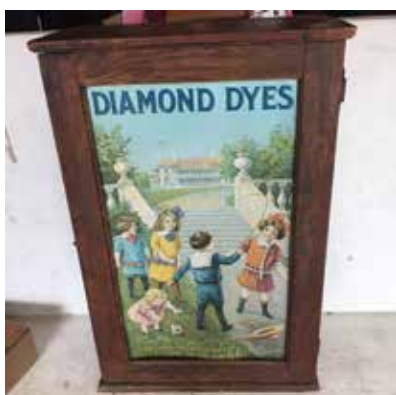

Information is believed to be accurate but not guaranteed.

330.455.9357 • kikoauctions.com

Diamond Dye metal-front wood display cabinet – National Brass cash register – porcelain double-sided El Dorado dealer sign approx. 2 1/2' – double-sided jewelry watch repair porcelain sign – Burman Shave & The Mighty Caesars wooden sign – Packard Cable elec. clock – Weed metal tire chain display sign – sewer tile stump – 2 sewer tile lamps – sewer tile triple log stump – Staley's "Hits The Mark" chicken feeder – Buckeye fence cast-iron with deer head – Mohawk Trailer Indian head metal emblem – Blatz metal ice skater figure adv. – porcelain gasoline & motor oil tank Canfield, OH sign – Salada tea door pusher – 2 Budweiser adv. lamps – Super "M" Farmall pedal tractor – Victorian horse tie hitching post – 4 grindstones – (2) Adlake RR switch lamps – RR oil cans – miniature RR can – early Delaval metal pamphlet display – large 2-wheel coffee counter-top grinder – small stenciled hump-back trunk – blanket box with bottom drawer – several night stands – curly maple stand – large red chest of drawers – vic. small chest – early Acme Mills Java coffee bean dispenser – Kentucky Derby adv. car – (2) German Koffie wall mt. grinders – 4-gal. flower blue crock – Raffaele Romano groceries jug – Geneva Lithia mineral water Caldwell Ader Bros. jug – TMO's Peppers & Son PA jug – Pure Fulton whiskey jug – early blacksmith nail carrier – pierced tin buggy warmer – large Roseville vase – Schoenhut child's piano – pair of iron cat doorstops – iron dog & brass elephant – pair iron Fido dog book-ends – duck cast boot scraper – cast string holder – 3 early school pull-down maps – 8-drawer spice cabinet – large green blown bottle – bull and auto horns – Sargent cigar humidior wood box – several wooden boxes and chests – 1/2-dozen brass steam whistles – several wooden butter molds and presses – oil on canvas sheep with crows – Chieftain Canton, OH implement seat – cast-iron corn mold – Griswold lamb mold – muffin molds – early Army G.A.R. USA cast grave markers – ceramic skull – several Bennington pitchers, bowls, pudding bowls – spongeware – Kit-Cat clock, new in box – Jolly musical chimp – metal tray adv., RC Victor, Miller & Dr. Pepper – granite – Kentucky Derby 1977 set of glasses – Roseville planter, hanging type – Weller lamp – early metal lamp base – 2 sets blind cupboard doors – child's rocker – bible holder – 28-drawer wood cabinet – crystal wall-mt. coffee grinder – 1-pc carved wooden stool – complete Ruby glass caster set – several oil lamps with vic. brackets and reflectors – miniature oil lamps – Paul Revere candle lanterns – Dynamite wood box and cap wood box – Remington Ammo boxes – Judd & Gates groceries jug – battery-operated metal crapshooter in box – celluloid elephant game – Mr. Magoo battery-operated car – Express metal small wagon – Roy & Dale Rogers lunch pail – early scout hat – metal Lincoln tunnel – J. Chein rollercoaster – early cast dog fireplace irons – Seltzer bottle – slate tool – pair shaft bells – double row brass sleigh bells – port. miniature Kerosene camp stove – old Valentine's Day cards – Shawnee pitcher and cookie jar – rotary musical Christmas tree holder – several boxes Christmas ornaments – port. miniature Singer sewing machine in case – early coal iron – Winchester ax – Spuds McKenzie lighted dog – child's puzzle blocks – early Fisher Price wooden pull toys – plaster cat – Casper plastic bank – 2 ceramic black bulls – Steel woodworking planes – brace & auger bits – (3) early cast drill bit holders – 31-day oak wall clock – early weight wall clock – box brass printers block with cow, eagle, etc. – metal pastry board with rolling pin – heavy cast eagle on ball – eagle round mirror – early wood rocking horse – 4 Vol Southern Rebellion of Civil War – 3 Vol. Stark Co. history – personal memories of George W.T. Sherman & Us. Grant, Vol. 1 & 2 – early Canton Hardware catalog – 3 Vol. Spencer's history of United States – other books – Tennyson's Poetical works – early Thompson car repair manuals – '63 Corelle shop manual – '38 McKinley high school yearbook with Marion Motley – 1951 photo Cleveland Indians – 3 Red Ryder BB guns – loads not mentioned. Very interesting sale, join us!